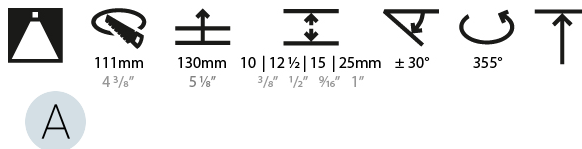

PHYSICAL

Shape: Round
Diameter (mm): 107
Diameter (in): 4 3/16
Height (mm): 112
Height (in): 4 7/16
Ceiling Thickness (mm): 10 / 12.5 / 15 / 25
Ceiling Thickness (in): 3/8 or 1/2 or 9/16 or 1
Min. Recessing Depth (mm): 130
Min. Recessing Depth (in): 5 1/8
Light Distribution: Adjustable / Downlight
Weight (kg): 0.583
Weight (lbs): 1.28
Fixture Finish: SSR / BKV / CWI / CRY / HAB / UFT / ITA / RUA / FTG / MYG / LOD / PUS / FRO / FUP / KIA / POP / BLS / SPG / MEY / GOH / GUM / CHC / COM / ABZ / JAG / OBR / MOS / ROR
Fixture Material: Aluminum Die Cast
Cut-out Measurements: Ø111mm/4 3/8"
Upon Request: Unique Ceiling Thickness

ELECTRICAL

Lamp Type: LED (Zhaga Standard)
Input Wattage (W): 16.5
Total Output Wattage (W): 14.7
Dimming: Dali Dimming
Driver Location: Recessed Housing
Driver Type: Constant Current - 120Vac
Driver Class: Class 2
Housing: See Components
Input Voltage (V): 120
Constant Current (MA): 350

LED

Number of LEDs: 1
Max. Delivered Lumen (lm): 770
Nominal Lumen (lm): 1140
CRI: >90 CRI
Lamp Life (hrs): 50000
Upon Request: RGB-W Tunable White Special Color Temperature Special LED

OPTICAL

Reflector: 20 / 40 / 60
Adjustability: Rotational 355°; Tilt 30°
Upon Request: Special Beam Angles

RATINGS AND CERTIFICATIONS

Certified By: Certified for North American Standards
IP rating: IP20