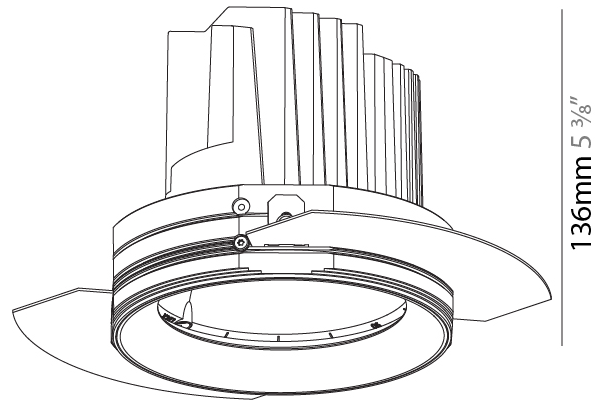

ELECTRICAL

Lamp Type: LED (Zhaga Standard)
Input Wattage (W): 28.6
Total Output Wattage (W): 26.4
Dimming: Tri-Mode (Non-Dimming and Phase Dimming (120Vac only) and 0-10V Dimming)
Driver Included: No
Driver Location: Recessed Housing
Driver Type: Constant Current - Universal
Driver Class: Class 2
Housing: See components
Input Voltage (V): 120 - 277
Constant Current (MA): 700

LED

Number of LEDs: 1
Color Temperature (°K): 2700 / 3000 / 3500 / 4000
Max. Delivered Lumen (lm): 2030 / 2080 / 2185 / 2230
Nominal Lumen (lm): 3210 / 3290 / 3459 / 3530
CRI: >90 CRI
Efficiency (%): 63.1 / 61.5 / 63.2
Lamp Life (hrs): 50000
Upon Request: RGB-W Tunable White Special Color Temperature Special LED

OPTICAL

Reflector: 20 / 25 / 40
Adjustability: Rotational 355°; Tilt 30°
Upon Request: Special Beam Angles

RATINGS AND CERTIFICATIONS

Zaneen Group Inc. © 2024, T 1800-388-3382, F 416-247-9319, www.zaneen.com
Certified By: Certified for North American Standards
Available for International specifications by adding "INT" at the end of the existing Model #. For assistance on 'custom' specifications, contact zteam@zaneen.com.
IP Rating: IP20
If a conflict occurs to supply the best product, we reserve the right to change specifications or materials without notice. The most recent specification sheets are found at zaneen.com

Ø 136mm 5 3/8"

140mm 5 1/2"	150mm 5 7/8"	10 | 12 1/2 | 15 | 25mm 3/8" | 1/2" | 5/8" | 1"	± 30°	355°		
A