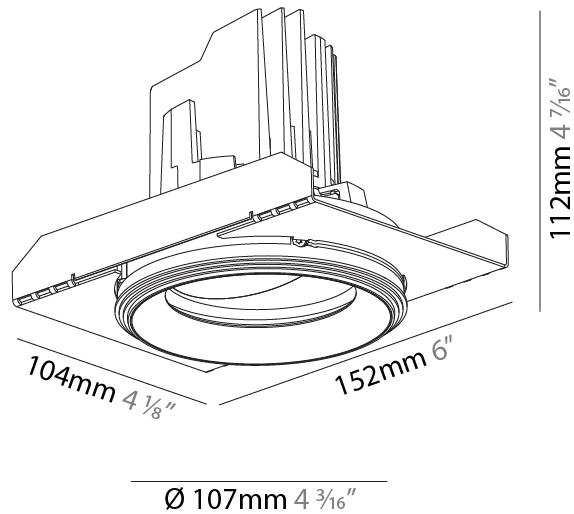

PHYSICAL

Shape: Round
Diameter (mm): 107
Diameter (in): 4 3/16
Height (mm): 112
Height (in): 4 7/16
Ceiling Thickness (mm): 10 / 12.5 / 15 / 25
Ceiling Thickness (in): 3/8 or 1/2 or 9/16 or 1
Min. Recessing Depth (mm): 130
Min. Recessing Depth (in): 5 1/8
Light Distribution: Adjustable / Downlight
Weight (kg): 0.583
Weight (lbs): 1.28
Fixture Finish: SSR / BKV / CWI / CRY / HAB / UFT / ITA / RUA / FTG / MYG / LOD / PUS / FRO / FUP / KIA / POP / BLS / SPG / MEY / GOH / GUM / CHC / COM / ABZ / JAG / OBR / MOS / ROR
Fixture Material: Aluminum Die Cast
Cut-out Measurements: Ø111mm/4 3/8"
Upon Request: Unique Ceiling Thickness

ELECTRICAL

Lamp Type: LED (Zhaga Standard)
Input Wattage (W): 16.5
Total Output Wattage (W): 14.7
Dimming: Dali Dimming
Driver Location: Recessed Housing
Driver Type: Constant Current - 120Vac
Driver Class: Class 2
Housing: See Components
Input Voltage (V): 120
Constant Current (MA): 350

LED

Number of LEDs: 1
Max. Delivered Lumen (lm): 770
Nominal Lumen (lm): 1140
CRI: >90 CRI
Lamp Life (hrs): 50000
Upon Request: RGB-W Tunable White Special Color Temperature Special LED

OPTICAL

Reflector: 20 / 40 / 60
Adjustability: Rotational 355°; Tilt 30°
Upon Request: Special Beam Angles

RATINGS AND CERTIFICATIONS

Certified By: Certified for North American Standards
IP rating: IP20