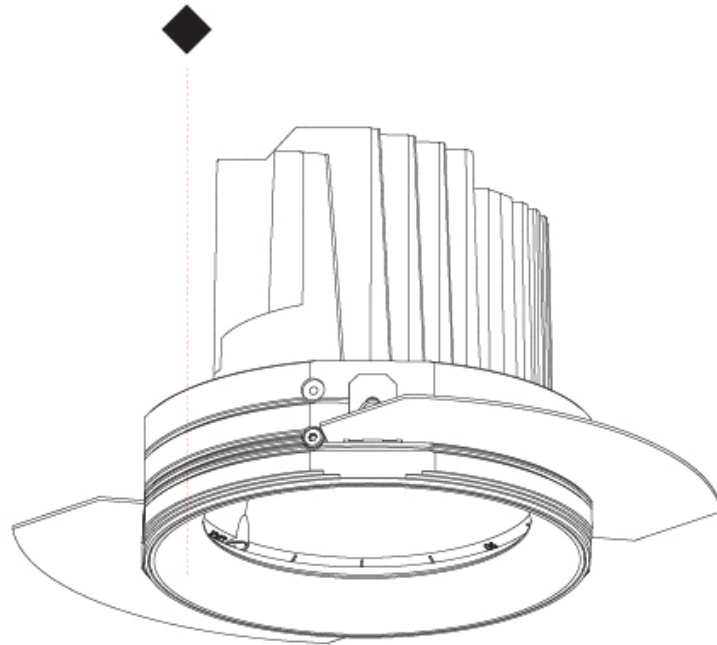

BIONIQ ROUND ADJUSTABLE TRIMLESS

A35188-

PROJECT

TYPE

SPECIFIER

QUANTITY

DATE

A