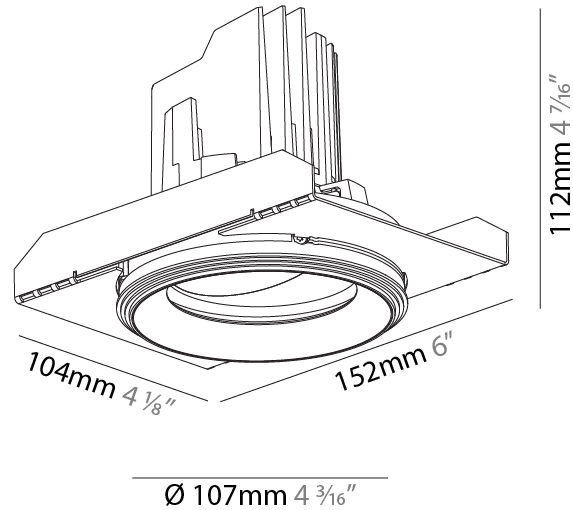

PHYSICAL

Shape: Round
Diameter (mm): 107
Diameter (in): 4 3/16
Height (mm): 112
Height (in): 4 7/16
Ceiling Thickness (mm): 10 / 12.5 / 15 / 25
Ceiling Thickness (in): 3/8 or 1/2 or 9/16 or 1
Min. Recessing Depth (mm): 130
Min. Recessing Depth (in): 5 1/8
Light Distribution: Adjustable / Downlight
Weight (kg): 0.596
Weight (lbs): 1.31
Fixture Finish: SSR / BKV / CWI / CRY / HAB / UFT / ITA / RUA / FTG / MYG / LOD / PUS / FRO / FUP / KIA / POP / BLS / SPG / MEY / GOH / GUM / CHC / COM / ABZ / JAG / OBR / MOS / ROR
Fixture Material: Aluminum Die Cast
Cut-out Measurements: Ø 111mm / 4 3/8"
Upon Request: Unique Ceiling Thickness

ELECTRICAL

Lamp Type: LED (Zhaga Standard)
Input Wattage (W): 13.2 / 16.5
Total Output Wattage (W): 12.1 / 14.7
Dimming: Tri-Mode (Non-Dimming and Phase Dimming (120Vac only) and 0-10V Dimming)
Driver Included: No
Driver Location: Recessed Housing
Driver Type: Constant Current - Universal
Driver Class: Class 2
Housing: See components
Input Voltage (V): 120 - 277
Constant Current (MA): 350

LED

Number of LEDs: 1
Color Temperature (°K): 2700 / 3000 / 3500 / 4000
Max. Delivered Lumen (lm): 850 / 950 / 1019 / 1040
Nominal Lumen (lm): 960 / 1070 / 1156 / 1180
CRI: >90 CRI
Lamp Life (hrs): 50000
Upon Request: RGB-W Tunable White Special Color Temperature Special LED

OPTICAL

Reflector: 10
Adjustability: Rotational 355°; Tilt 30°
Upon Request: Special Beam Angles

RATINGS AND CERTIFICATIONS