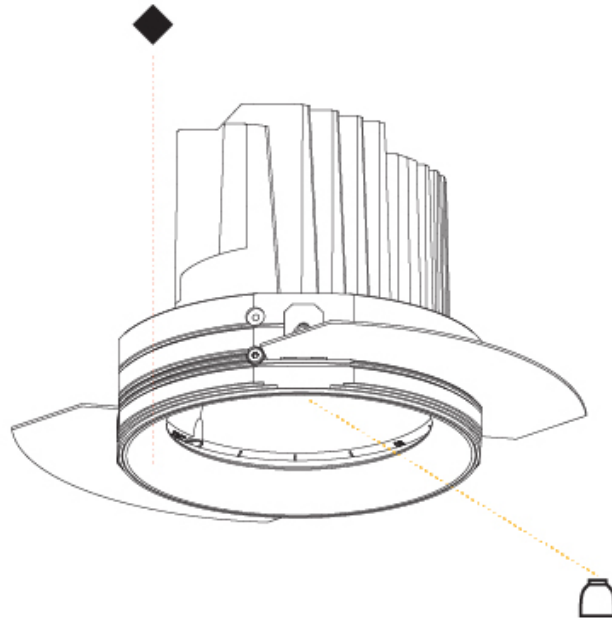

BIONIQ ROUND ADJUSTABLE TRIMLESS

A35185-

PROJECT

TYPE

SPECIFIER

QUANTITY

DATE